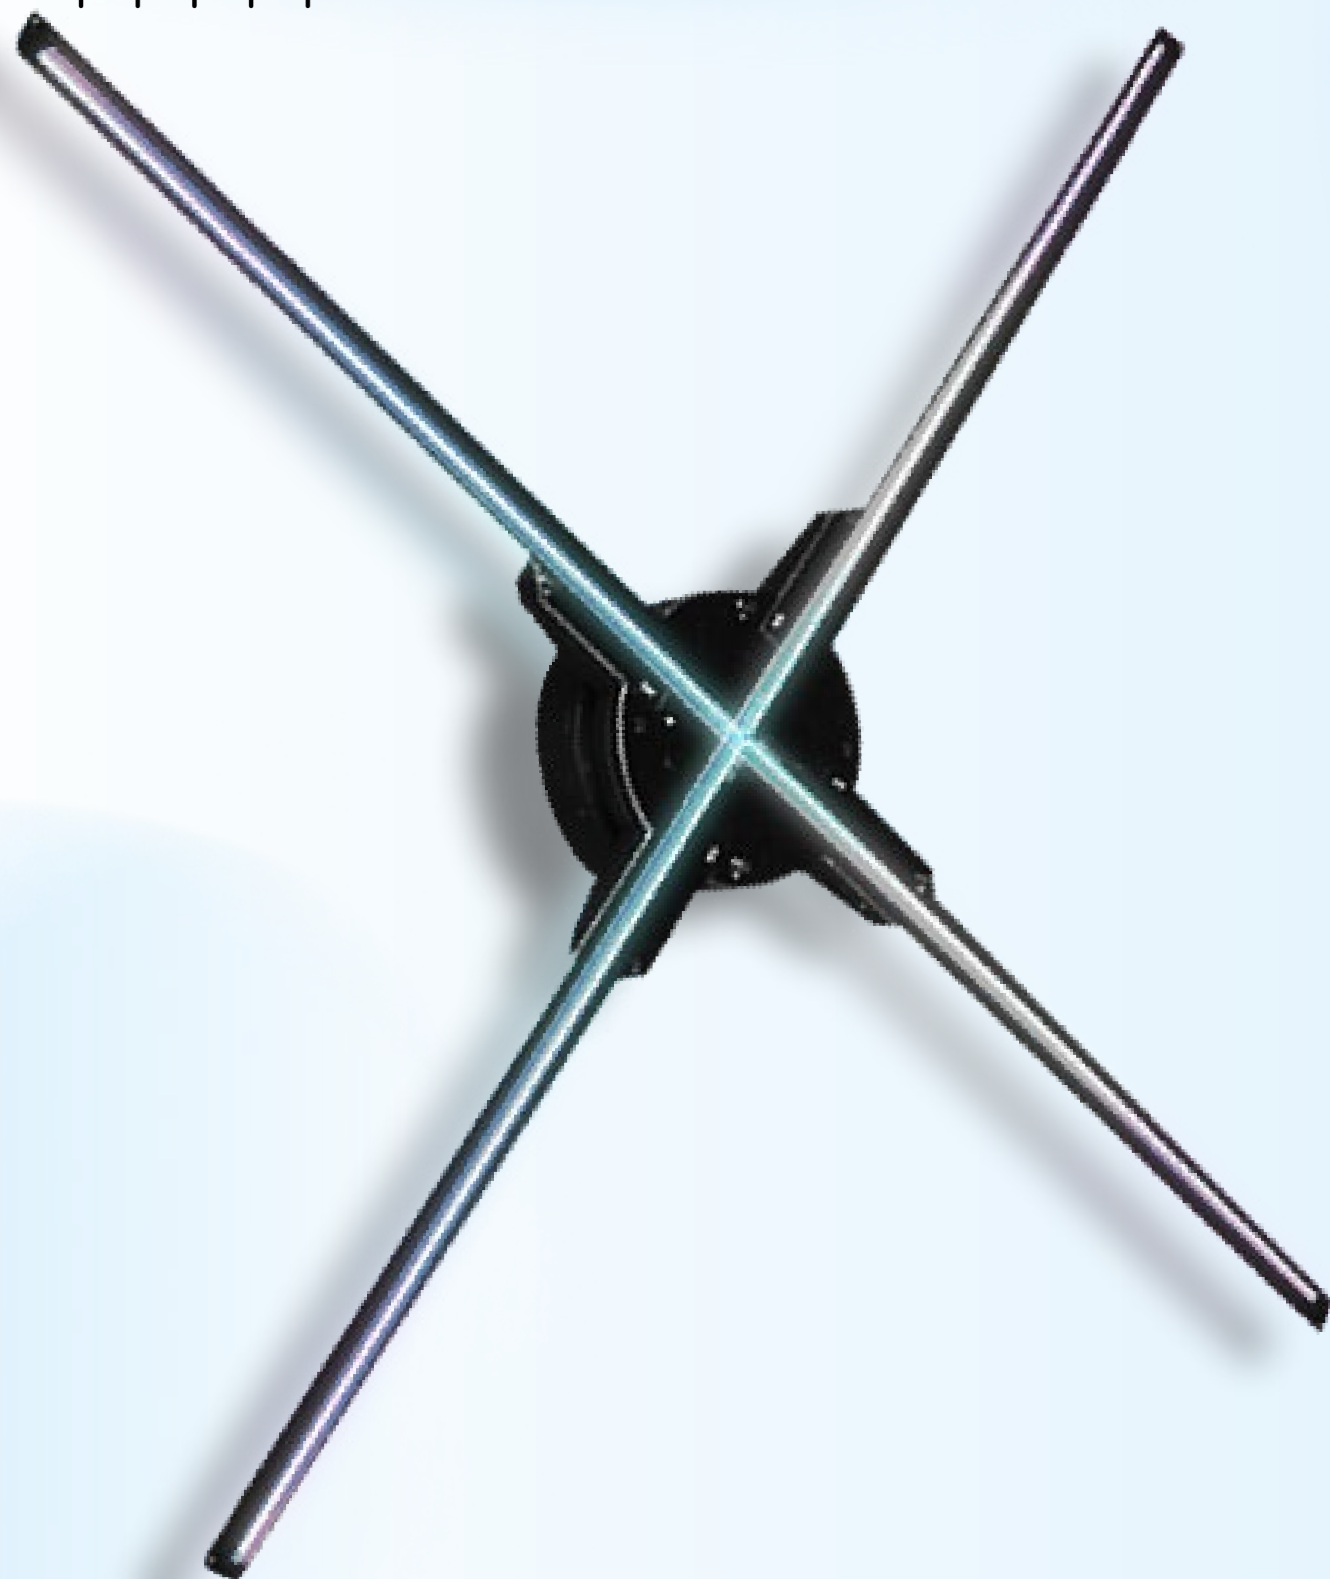

Application Function

16G TF card

Multi mode

Bluetooth Audio

APP Edit

Free material

80cm 3D LED FAN

Support system   