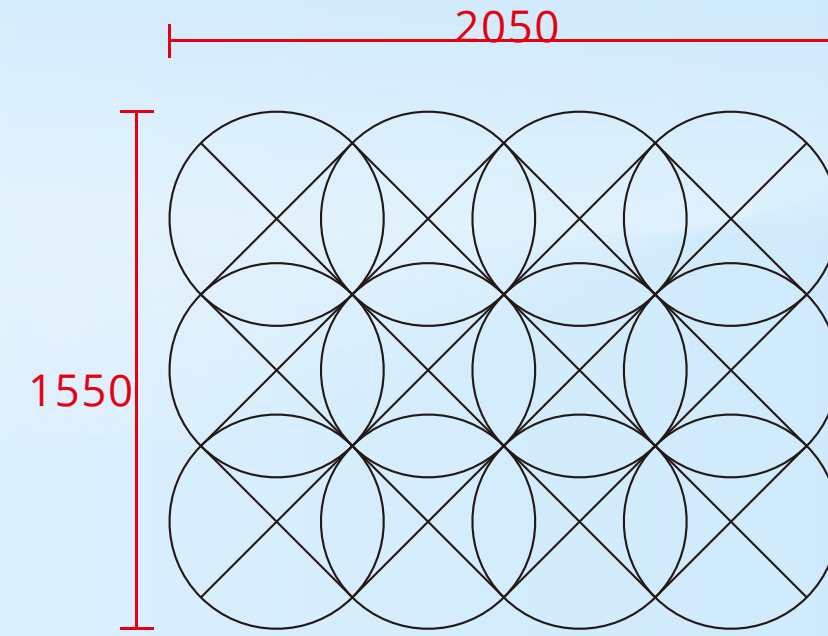

UNLIMITED SPLICING - MODULAR DESIGN

4x4 16 splicing acrylic module installation

Side effects

Flight case transport

Module size	1100x1100mm
Panel material	Acrylic
Frame material	Aluminum (customizable)
Splicing size	Unlimited stitching

65cm holographic fan splicing reference scheme

3 Splicing

9 Splicing

12 Splicing

48 Splicing

Transparent OLED products

Wide viewing angle 178°
Any direction is a golden perspective, beautiful without dead ends