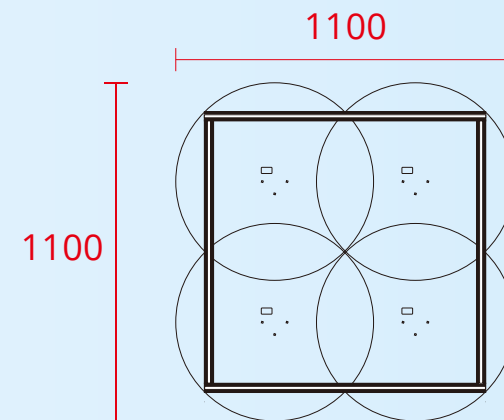

Product name Display stand
 Applicable models Z5(100cm)
 Display diameter 100cm
 Product Size 120x47.1x180cm
 Shell material Acrylic cover + wooden base

Product name Double-sided bracket
 Display diameter 52cm/65cm
 Product material Acrylic
 Applicable models Z7/Z3H

UNLIMITED SPLICING - MODULAR DESIGN

4x4 16 splicing acrylic module installation

Side effects

Flight case transport

Module size	1100x1100mm
Panel material	Acrylic
Frame material	Aluminum (customizable)
Splicing size	Unlimited stitching

65cm holographic fan splicing reference scheme

3 Splicing

9 Splicing

12 Splicing

48 Splicing

Transparent OLED products

Wide viewing angle 178°
Any direction is a golden perspective, beautiful without dead ends