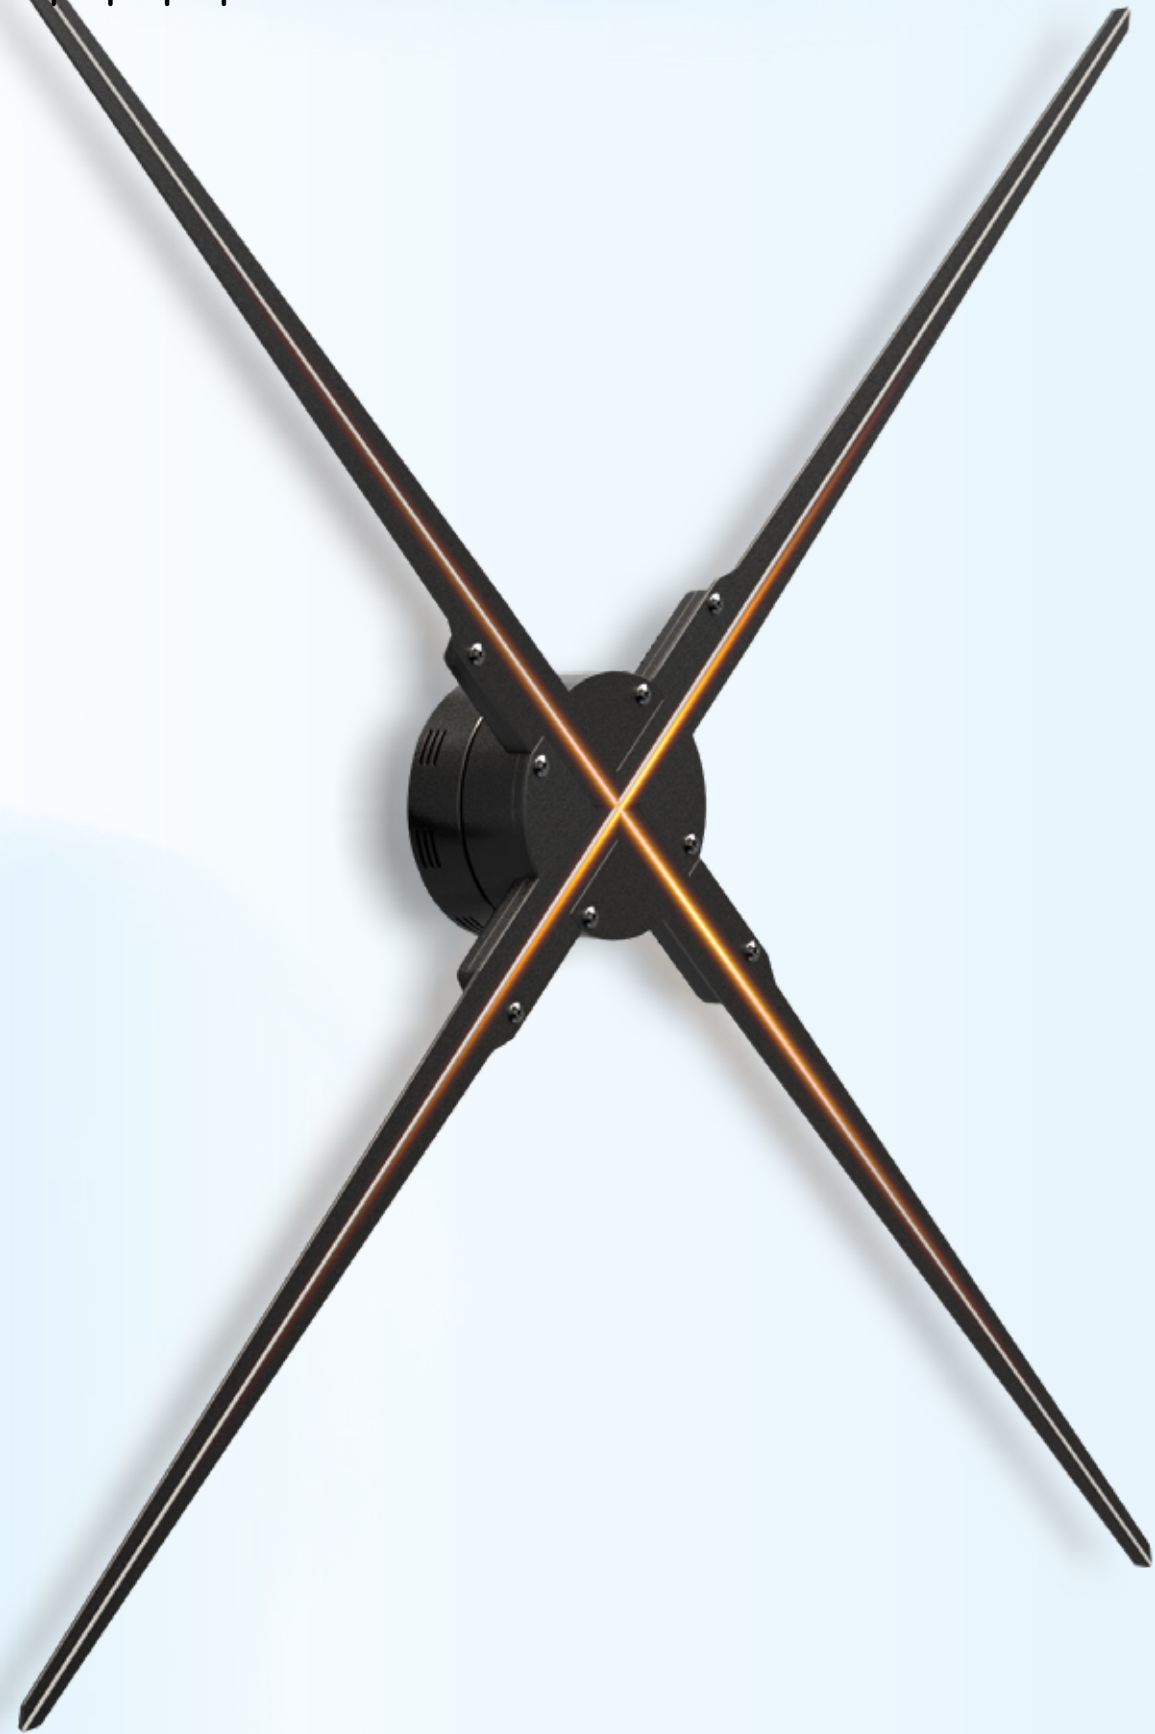

Application Function

16G TF card

Multi mode

Bluetooth Audio

APP Edit

Free material

120cm 3D LED FAN

Support system