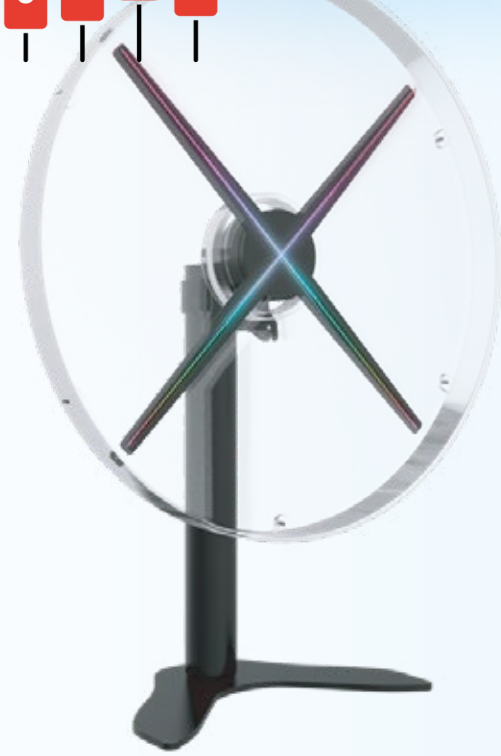

DZ SERIES

Support system

Matching model

Z2 42cm / Z7H 52cm / Z6H 56cm / Z3 65cm

Application Function

16G TF card

Bluetooth Audio

APP Edit

Free material