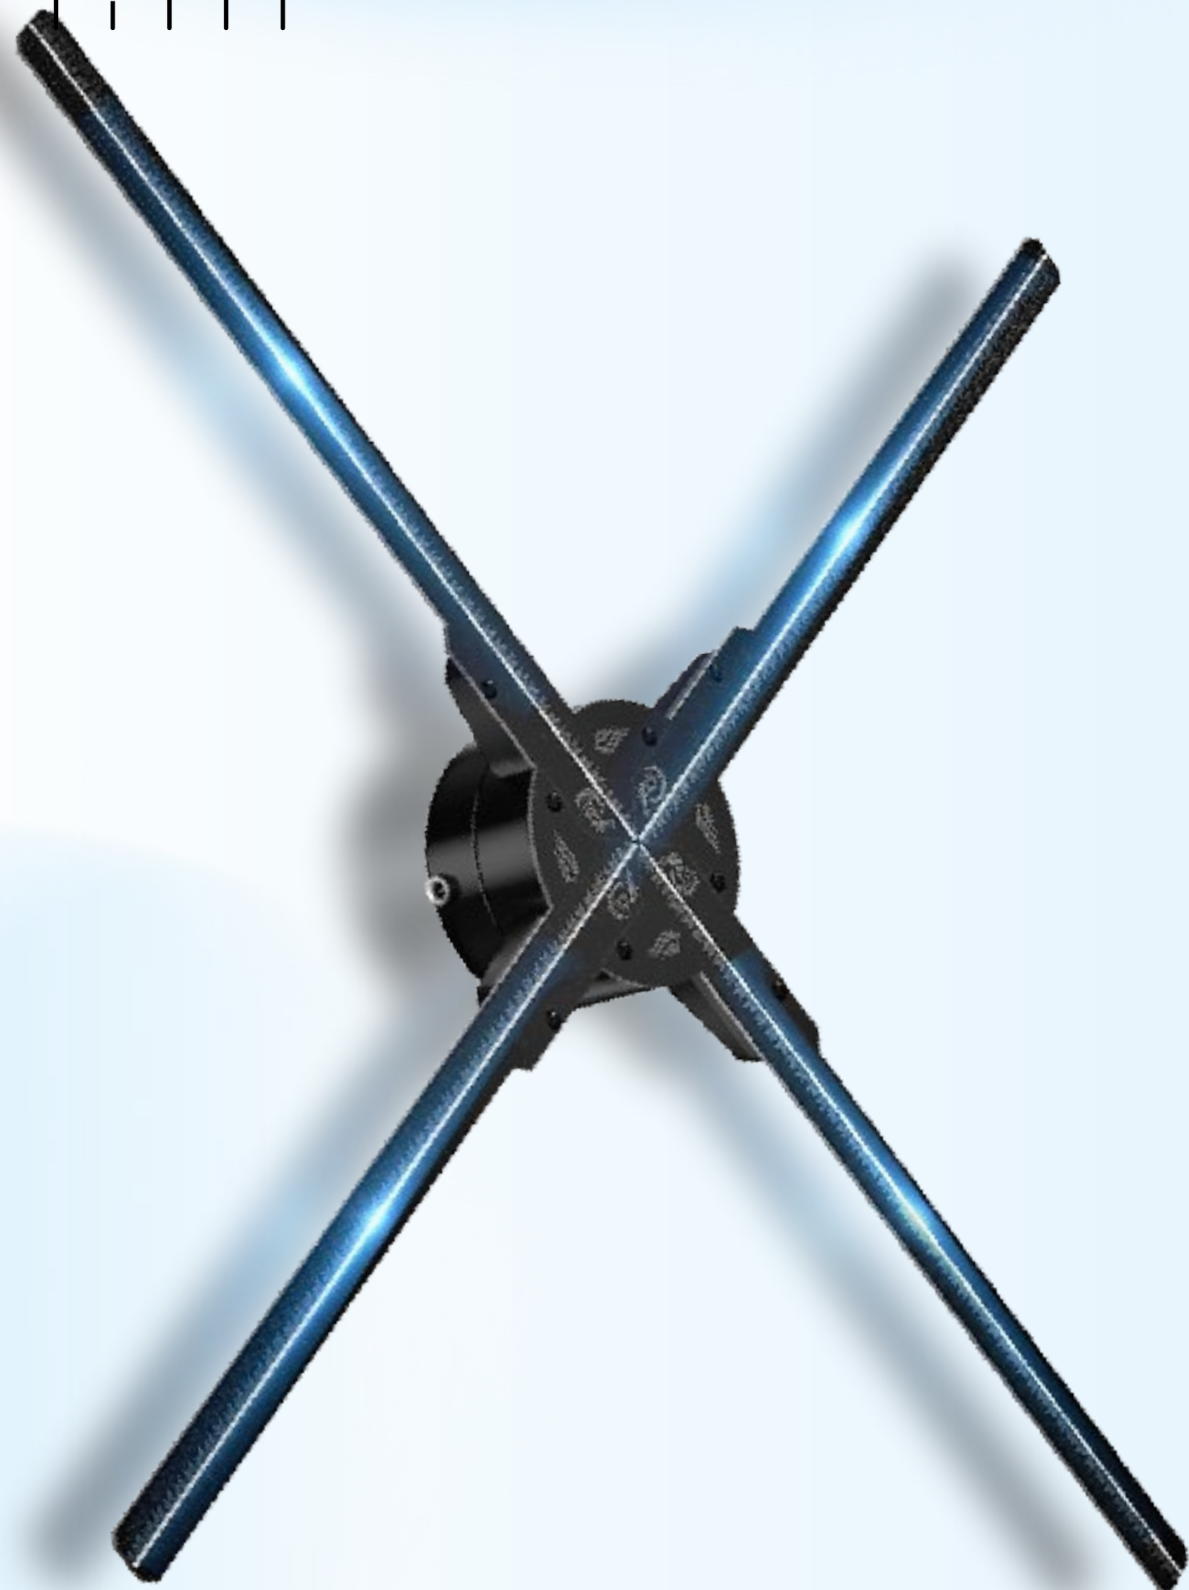

Application Function

16G TF card

Multi mode

Bluetooth Audio

APP Edit

Free material

65cm 3D LED FAN

Support system   