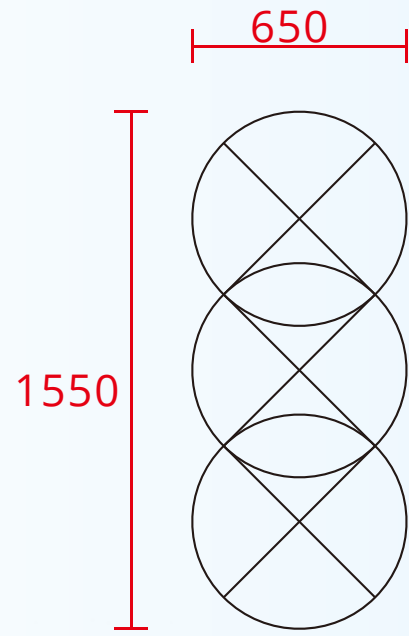

Product name Display stand
 Applicable models Z5(100cm)
 Display diameter 100cm
 Product Size 120x47.1x180cm
 Shell material Acrylic cover + wooden base

Product name Double-sided bracket
 Display diameter 52cm/65cm
 Product material Acrylic
 Applicable models Z7/Z3H

UNLIMITED SPLICING - MODULAR DESIGN

4x4 16 splicing acrylic module installation

Side effects

Flight case transport

Module size	1100x1100mm
Panel material	Acrylic
Frame material	Aluminum (customizable)
Splicing size	Unlimited stitching

65cm holographic fan splicing reference scheme

3 Splicing

9 Splicing

12 Splicing

48 Splicing

Transparent OLED products

Wide viewing angle 178°
Any direction is a golden perspective, beautiful without dead ends