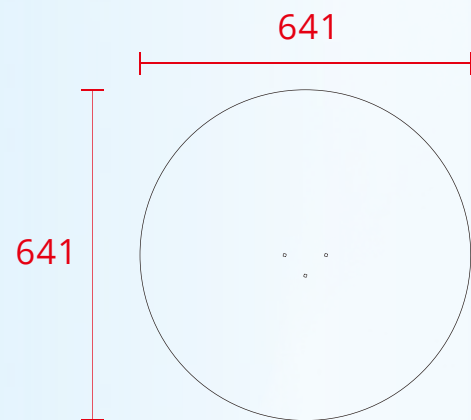

Product name Display stand
 Applicable models Z5(100cm)
 Display diameter 100cm
 Product Size 120x47.1x180cm
 Shell material Acrylic cover + wooden base

Product name Double-sided bracket
 Display diameter 52cm/65cm
 Product material Acrylic
 Applicable models Z7/Z3H

Mobile lithium battery

One to nine power supply

MULTIPLE SPLICING - UNLIMITED SIZE

Positive display effect

Side effects

On-site installation effect

Splicing units	Built-in model	Display size
3x3 (9 units)	Z3/Z3H	1.6x1.6m
4x4 (16 units)	Z3/Z3H	2.1x2.1m
5x5 (25 units)	Z3/Z3H	2.5x2.5m