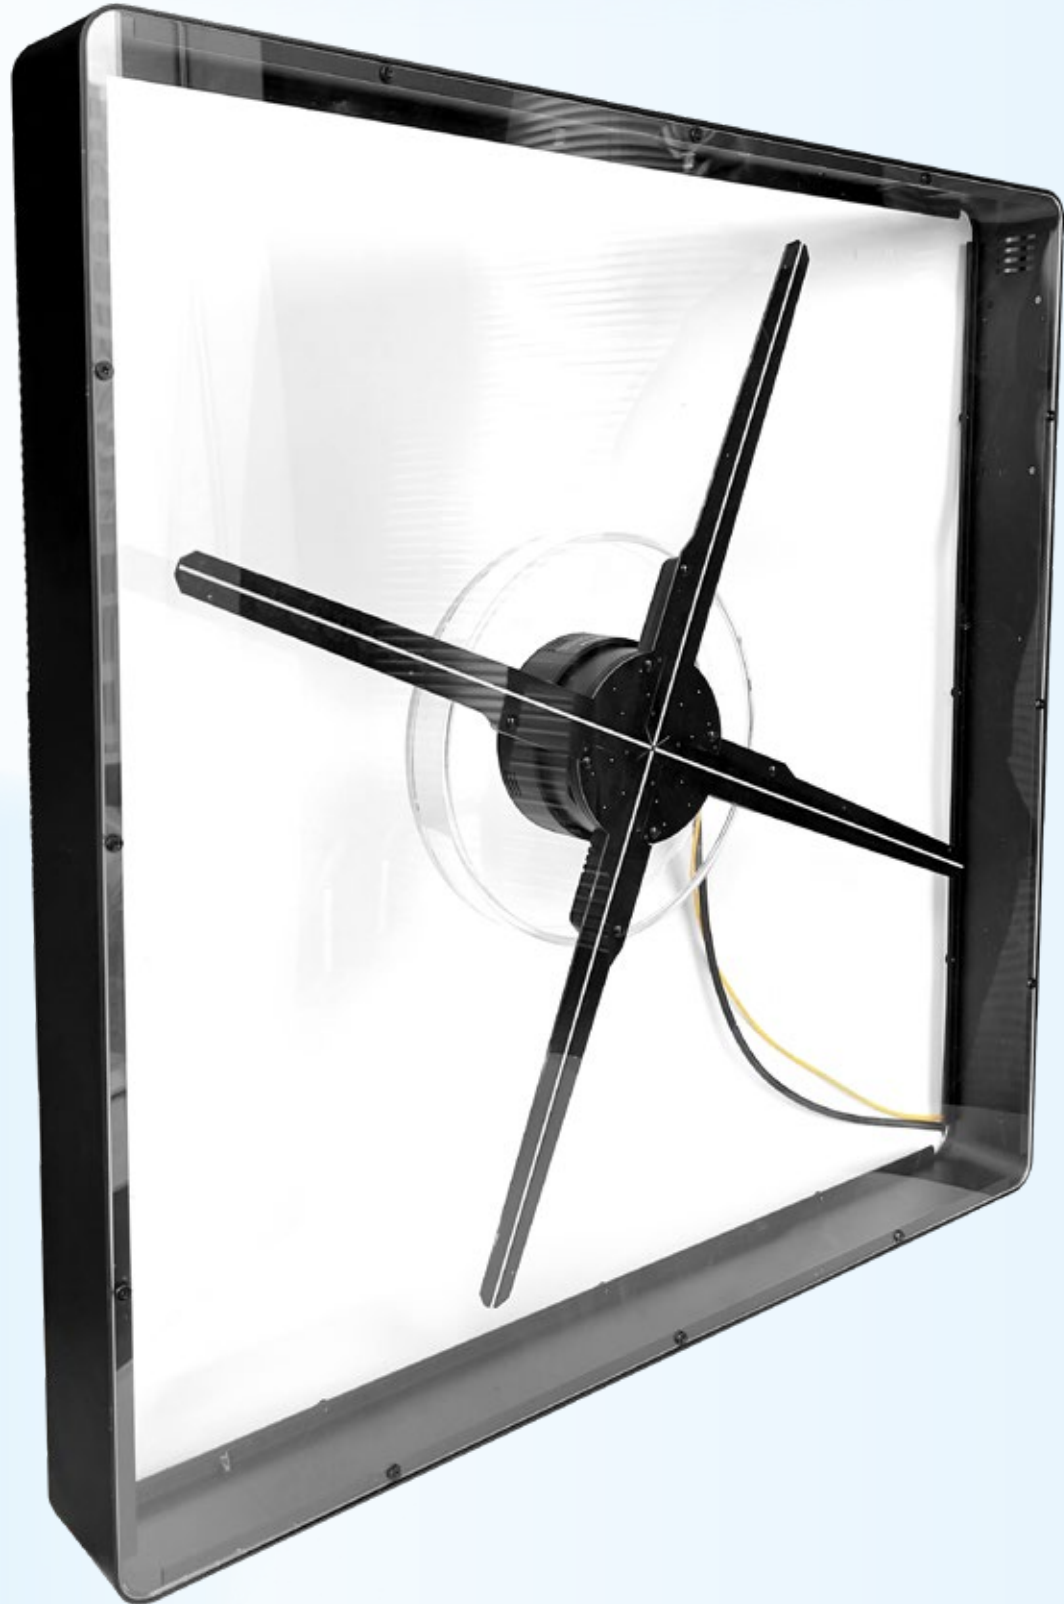

Application Function

16G TF card

Multi mode

Bluetooth Audio

APP Edit

Free material

DH SERIES

Support system   