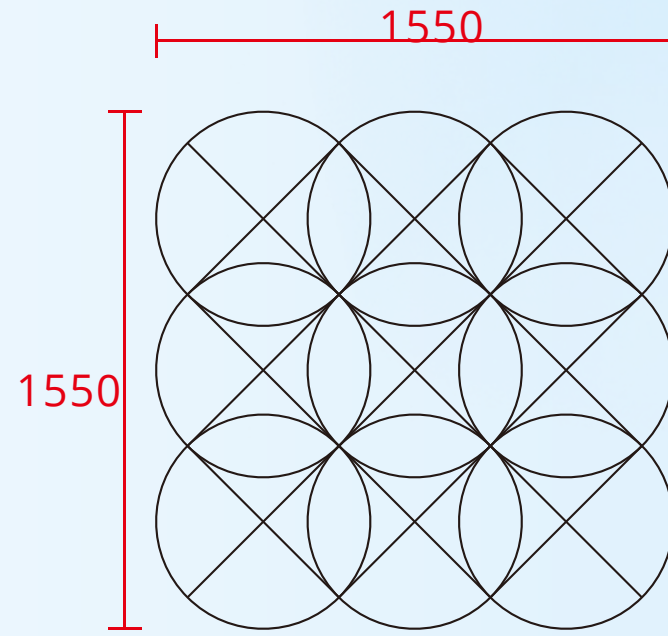

Product name Display stand
 Applicable models Z5(100cm)
 Display diameter 100cm
 Product Size 120x47.1x180cm
 Shell material Acrylic cover + wooden base

Product name Double-sided bracket
 Display diameter 52cm/65cm
 Product material Acrylic
 Applicable models Z7/Z3H

UNLIMITED SPLICING - MODULAR DESIGN

4x4 16 splicing acrylic module installation

Side effects

Flight case transport

Module size	1100x1100mm
Panel material	Acrylic
Frame material	Aluminum (customizable)
Splicing size	Unlimited stitching

65cm holographic fan splicing reference scheme

3 Splicing

9 Splicing

12 Splicing

48 Splicing

Transparent OLED products

Wide viewing angle 178°
Any direction is a golden perspective, beautiful without dead ends